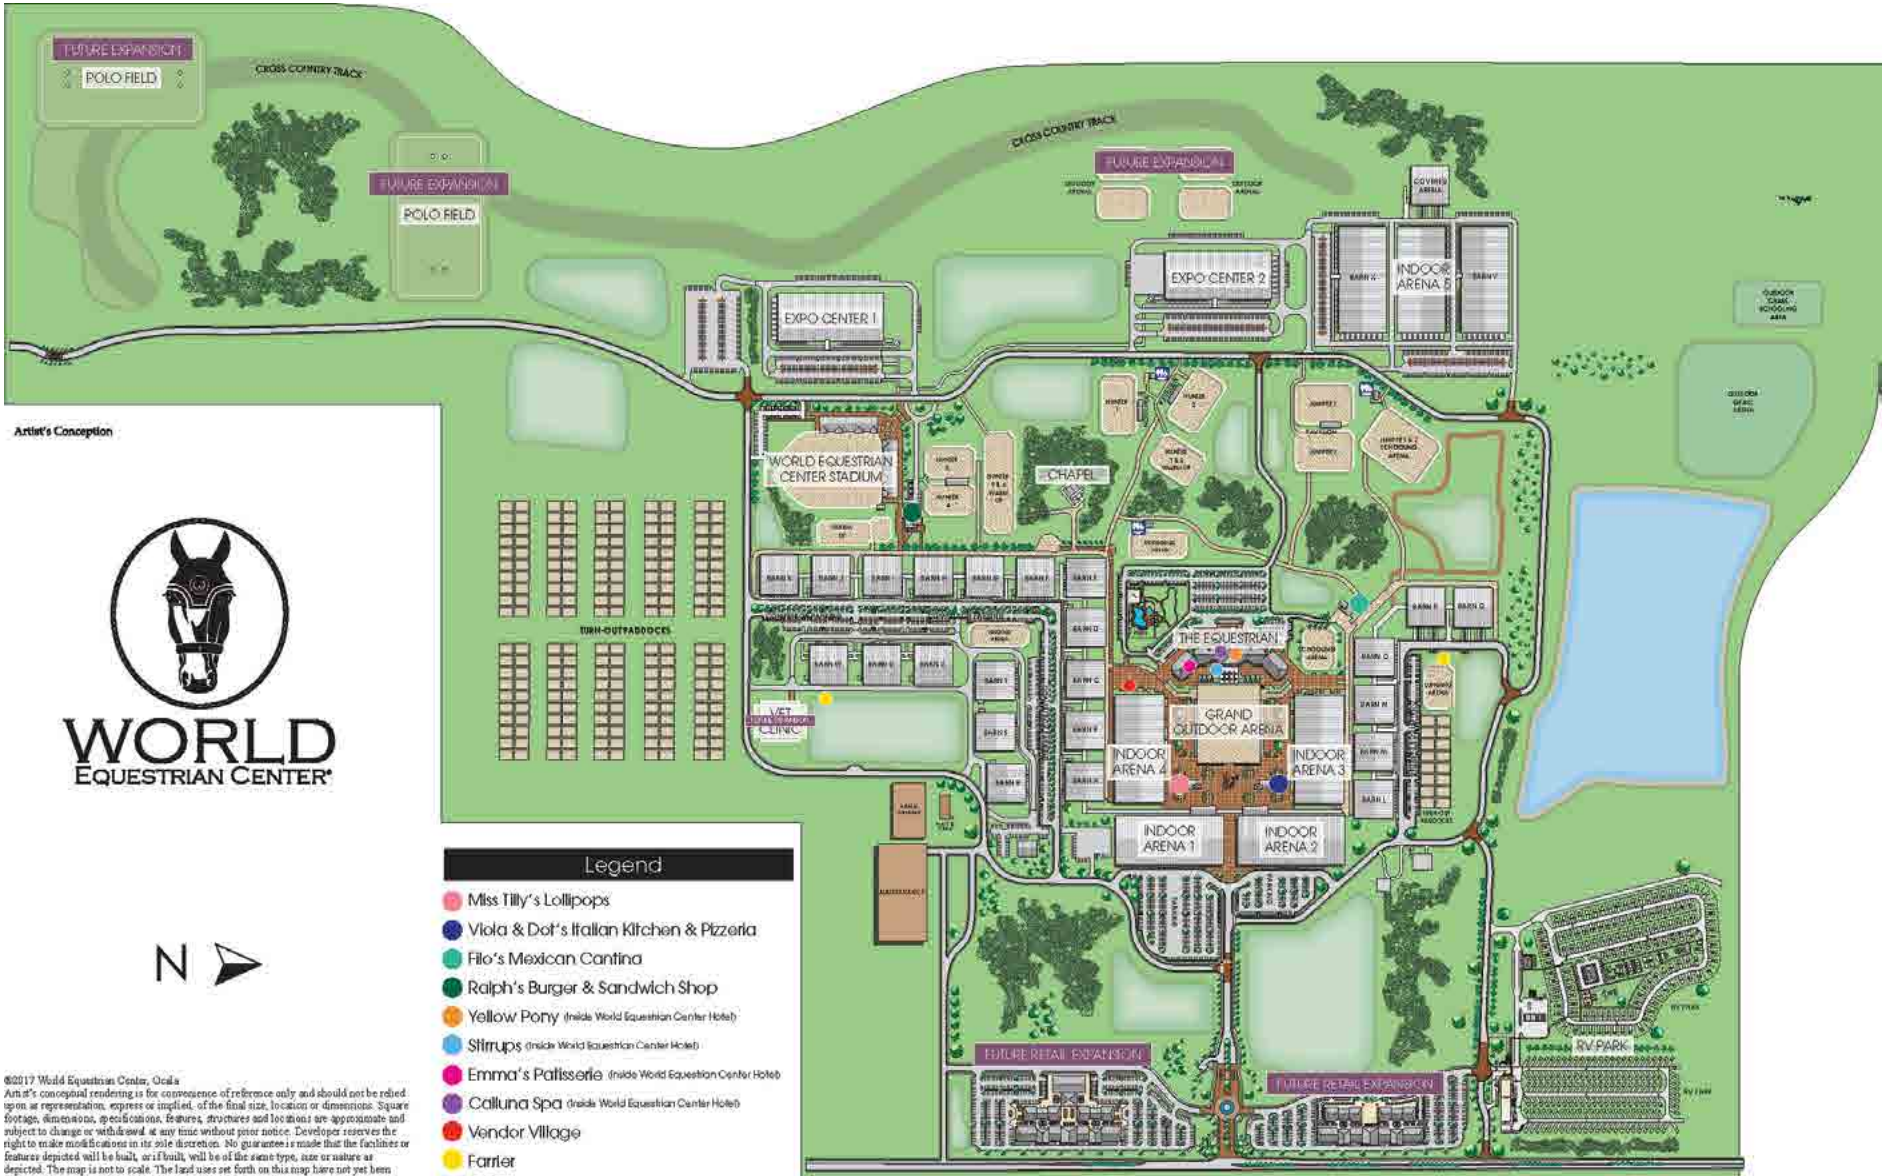

Artist's Conception

WORLD
EQUESTRIAN CENTER